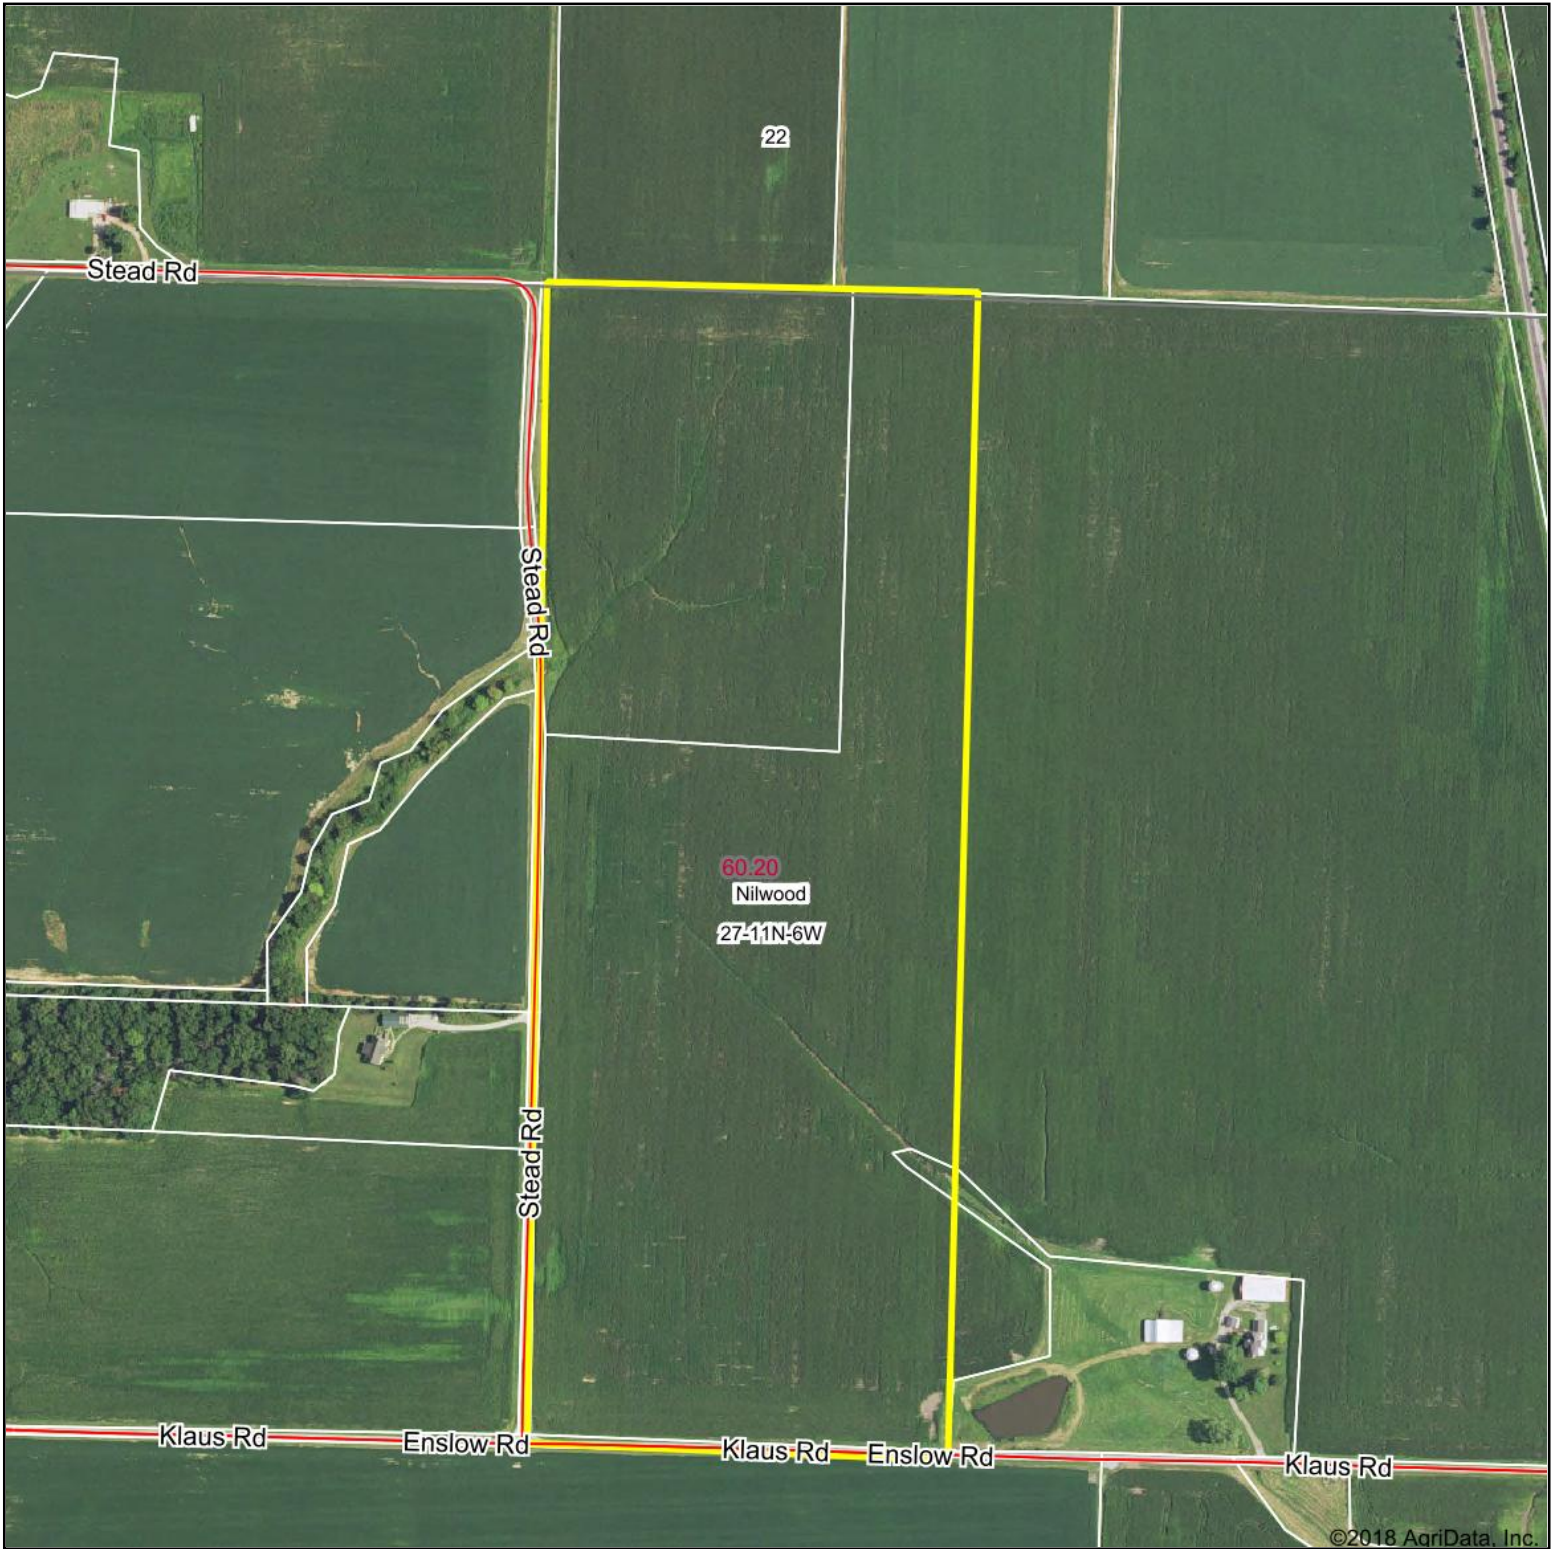

Aerial Map

map center: 39° 22' 26.23, -89° 44' 57.02

27-11N-6W
Macoupin County
Illinois

9/13/2018

Maps Provided By:

CUSTOMIZED ONLINE MAPPING
© AgriData, Inc. 2018 www.AgriDataInc.com